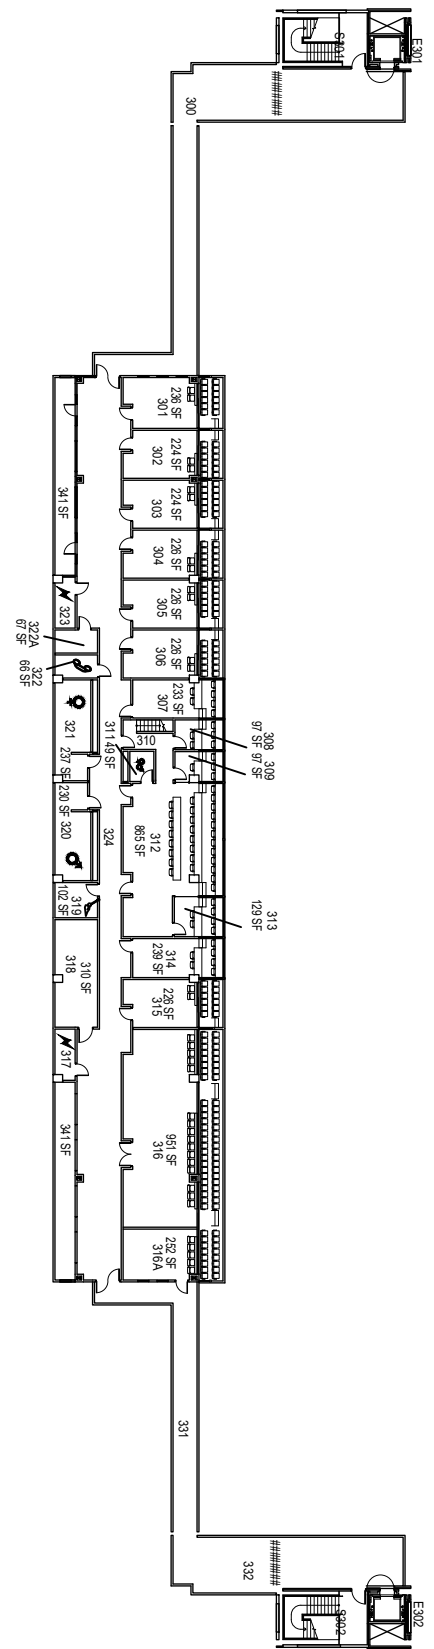

061E
232 SF
Concession
(Street Level)

Street Level

Bleacher Level

Suite Level

Spanos Stadium

West Bleachers 061-D

FACILITIES MANAGEMENT AND DEVELOPMENT

Space Data http://afd.calpoly.edu/facilities/spacefacility/space_data.asp

March 2022

1"=50'

Spaces Under Bleachers

Press Box

March 2022

Spanos Stadium

East Bleachers 061-0

FACILITIES MANAGEMENT AND DEVELOPMENT

Space Data http://afd.calpoly.edu/facilities/spacefacility/space_data.asp

1"=35'