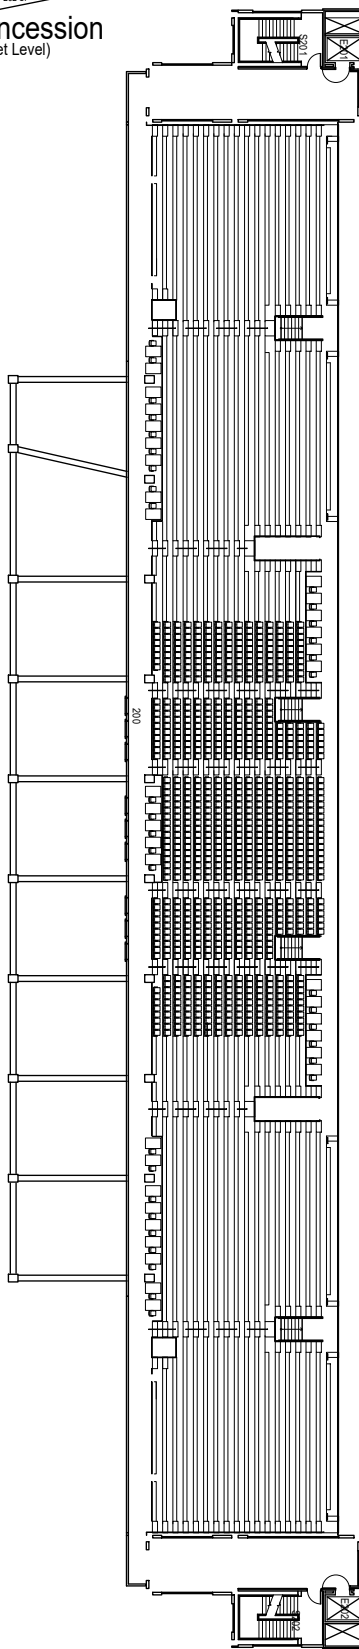

061E
232 SF
Concession
(Street Level)

Street Level

Bleacher Level

Suite Level

Spanos Stadium

West Bleachers 061-D

FACILITIES MANAGEMENT AND DEVELOPMENT

Space Data http://afd.calpoly.edu/facilities/spacefacility/space_data.asp

March 2022

1"=50'

Spaces Under Bleachers

Press Box

March 2022

Spanos Stadium

East Bleachers 061-0

FACILITIES MANAGEMENT AND DEVELOPMENT