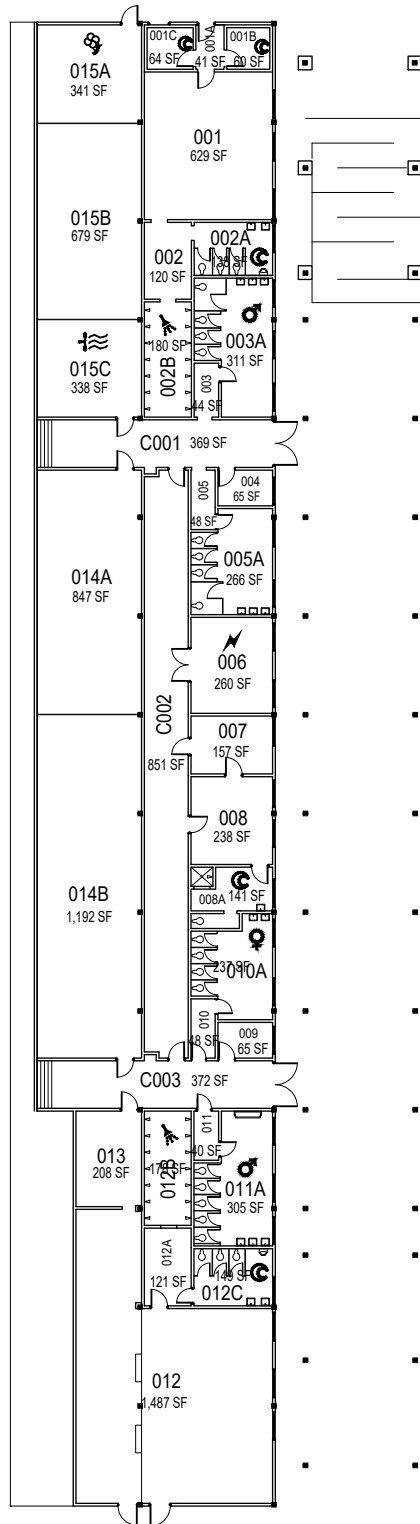

061E
232 SF
Concession
(Street Level)

Street Level

Bleacher Level

Suite Level

Spanos Stadium

West Bleachers 061-D

FACILITIES MANAGEMENT AND DEVELOPMENT

Space Data http://afd.calpoly.edu/facilities/spacefacility/space_data.asp

March 2022

1"=50'

Spaces Under Bleachers

Press Box

March 2022

Spanos Stadium

East Bleachers 061-0

FACILITIES MANAGEMENT AND DEVELOPMENT

Space Data http://afd.calpoly.edu/facilities/spacefacility/space_data.asp

1"=35'