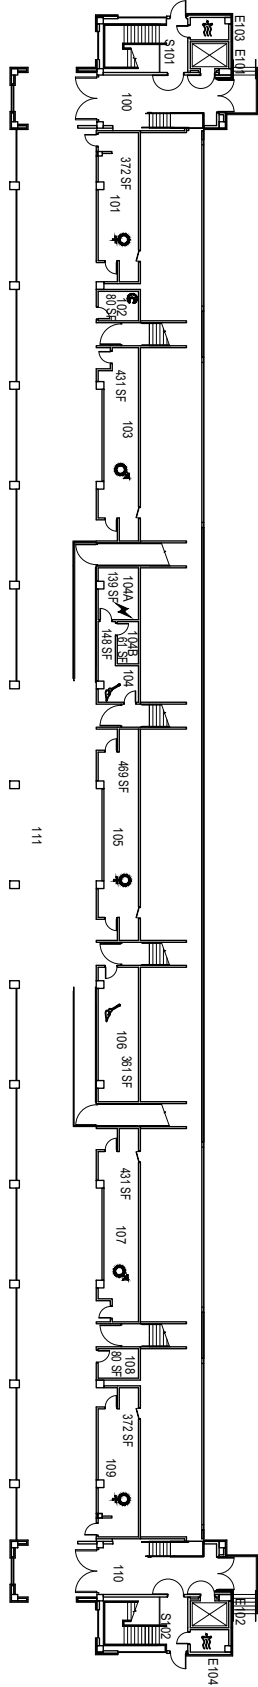

061E
232 SF
Concession
(Street Level)

Street Level

Bleacher Level

Suite Level

Spanos Stadium

West Bleachers 061-D

FACILITIES MANAGEMENT AND DEVELOPMENT

Space Data http://afd.calpoly.edu/facilities/spacefacility/space_data.asp

March 2022

1"=50'

Spaces Under Bleachers

Press Box

March 2022

Spanos Stadium

East Bleachers 061-0

FACILITIES MANAGEMENT AND DEVELOPMENT

Space Data http://afd.calpoly.edu/facilities/spacefacility/space_data.asp

1"=35'